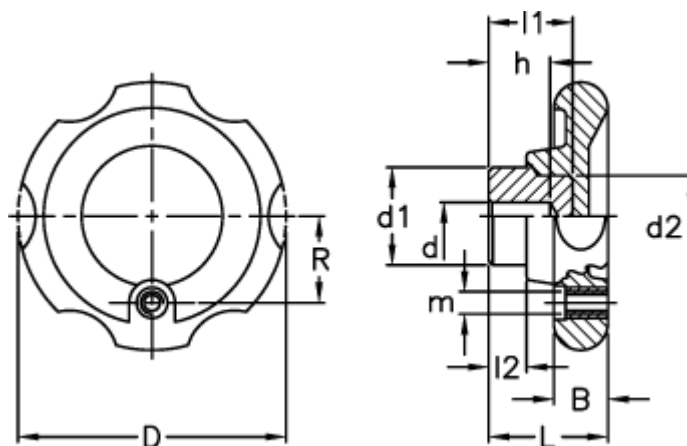

# Data Sheet

Article number: 230200074621  
Description: E+G Lobe knob  
VL.140/130+I-SI

## Measures

B	= 22	l2 = 13
D	= 129	m = M8
D (tol. +0, tol. -0.1)	= 8	R = 43
d1	= 40	
d2	= 40	
h	= 20	
L	= 47	
l1	= 30	